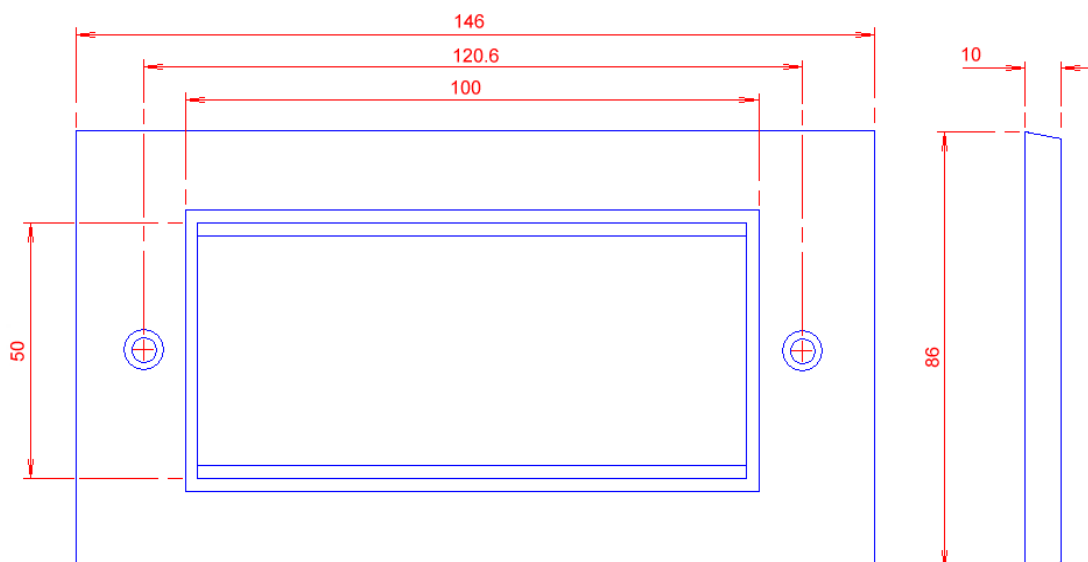

49-4202 RPP EASYCLIP FACEPLATE DE320 2-gang, 2 full modules, white plastic, square corners

2 Gang Faceplate

Aperture will accept 2 x full Easy Clip and Euromod modules
Robust polycarbonate plate

Material Properties:

Faceplate	Polycarbonate	V2 Rated
Screws	Steel	Nickel Plated

Operational Details:

For use with Easy Clip Power, Voice and Data Modular Accessories.

Relevant Standards:

BS 5733 where applicable

Weight and Dimensions:

49-4202 RPP EASYCLIP FACEPLATE DE320 2-gang, 2 full modules, white plastic, square corners

0.05 kgs/1 PCs