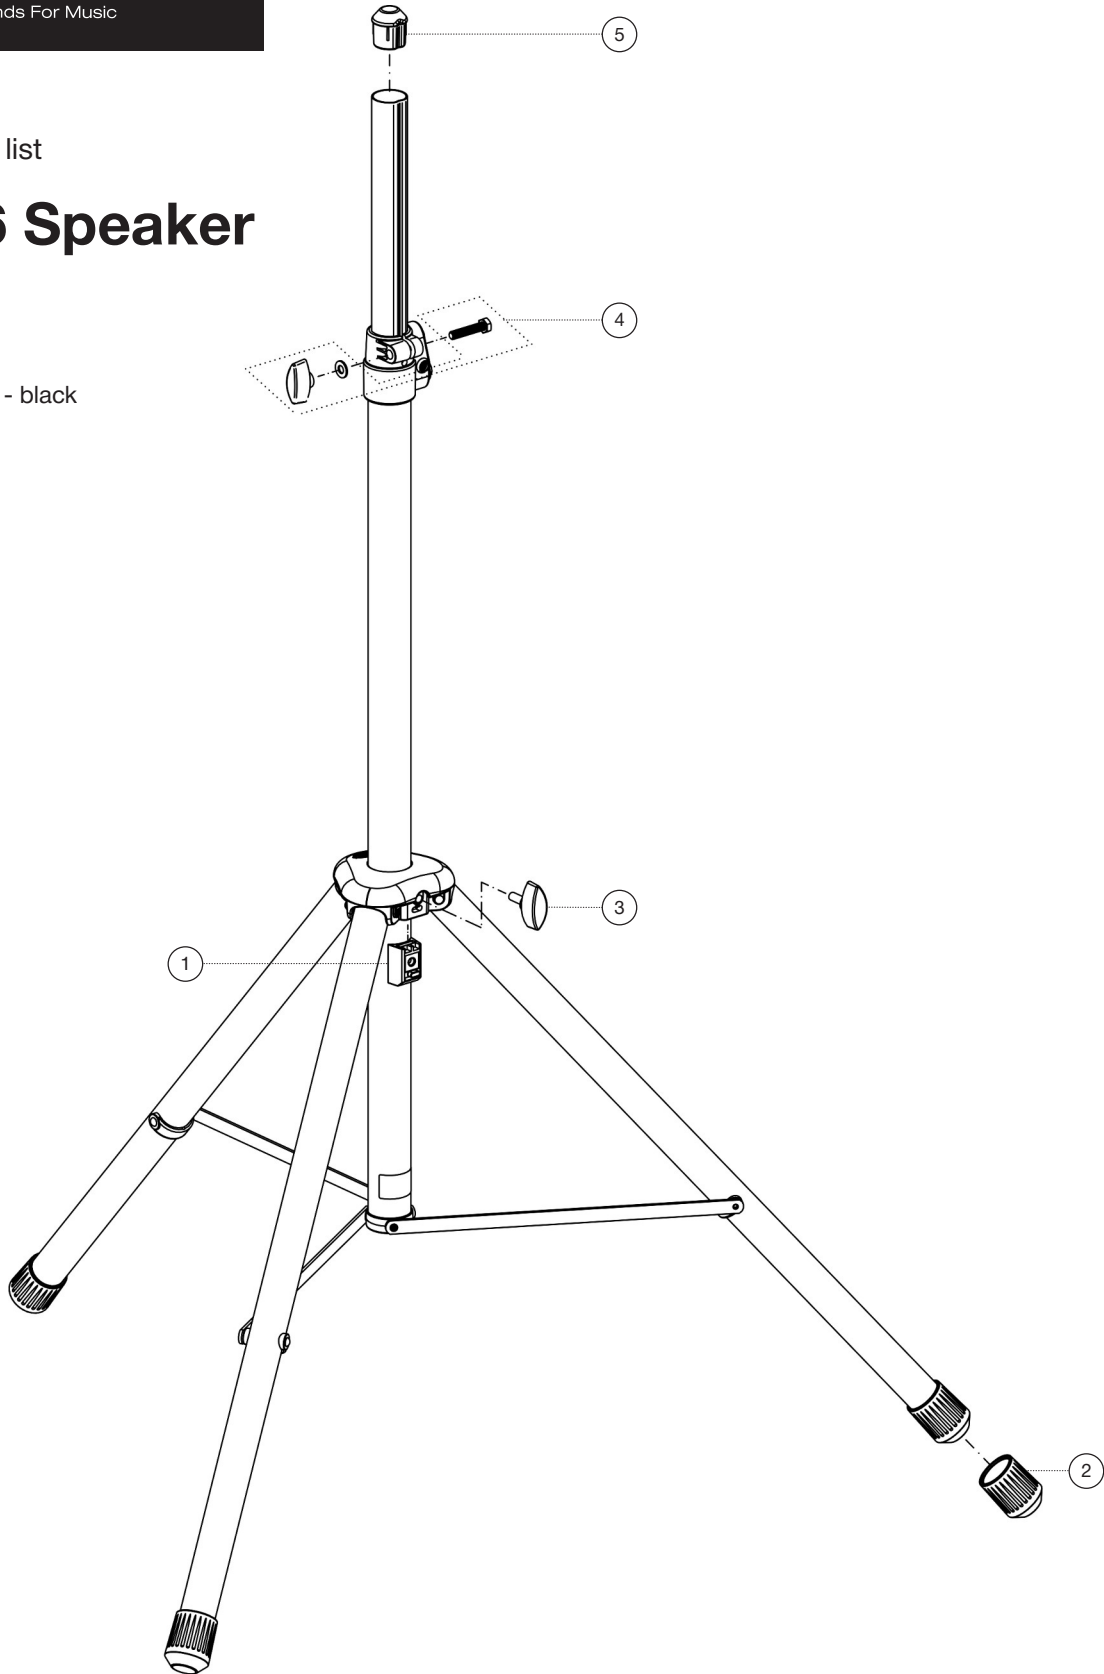

Spare parts list

21436 Speaker stand

21436-009-55 - black

*Rev 02

Position	Description	Article No.	Quantity
1	Clamping element with pin R21	6-86735-1-55	1
2	End cap	01-84-935-55	3
3	Clamping screw M8 x 23.5 mm	01-83-828-55	1
4	Screw connection	3-00-000-117	1
5	Mounting aid	01-84-995-62	1