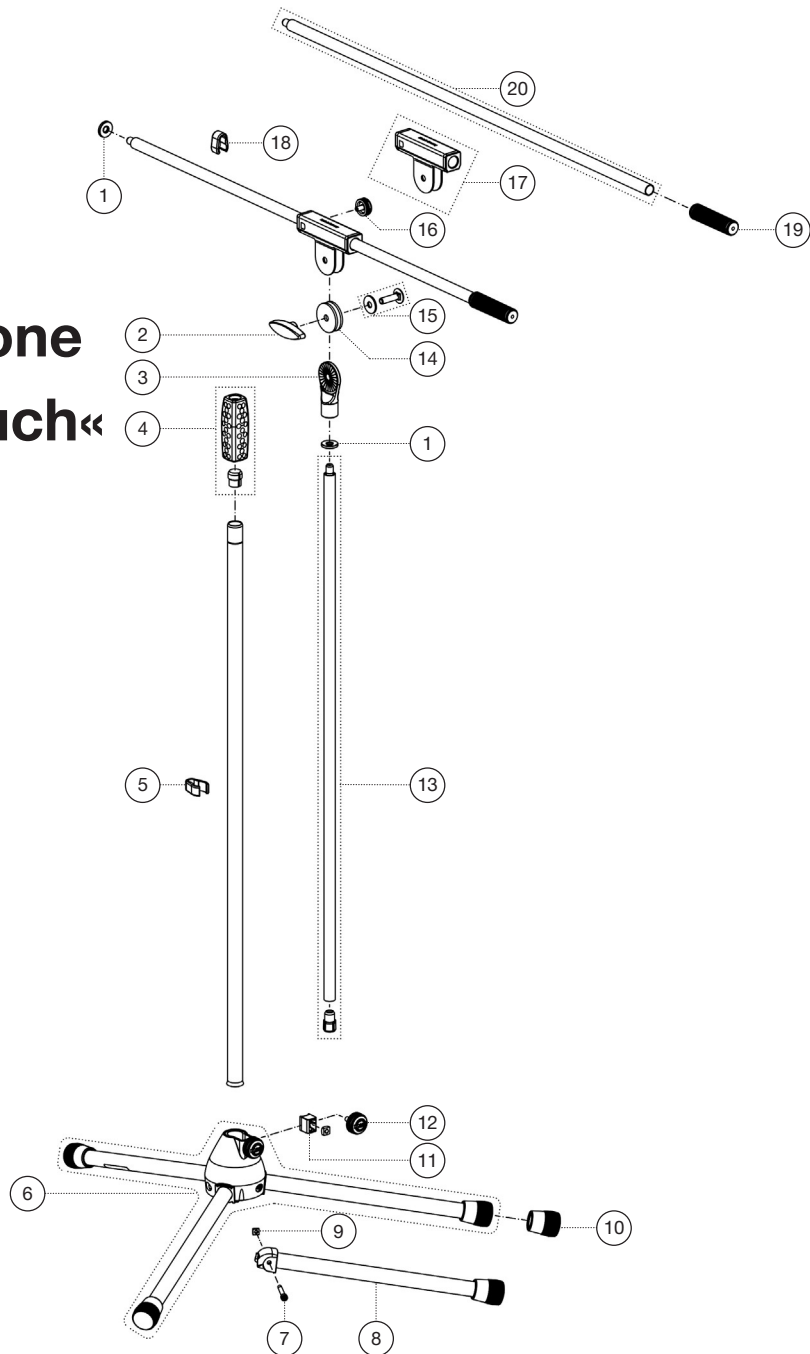

Spare parts list

21060 Microphone stand »Soft-Touch«

21060-300-87 - gray

*Rev 07

Position	Description	Article No.	Quantity
1	Aluminum knurled washer	03-31-550-15	2
2	Clamping nut M8	01-83-981-55	1
3	Swivel head 3/8"	02-40-430-87	1
4	Clutch with tension ring	3-00-000-079	1
5	Cable holder ø 20 mm	01-85-970-55	1
6	Base with legs	3-00-000-080	1
7	Cylinder head screw M5 x 36 mm	03-02-176-29	3
8	Foot tube complete	6-21025-1-87	3
9	Square nut M5	03-08-210-29	3
10	End cap	01-84-980-55	3
11	Clamping piece with pin R10 complete	6-86642-1-55	1
12	Knurled screw with logo M6 x 16 mm	01-82-948-55	1
13	Extension tube, plastic stop and threaded bolt	3-00-000-081	1
14	Rubber washer	03-21-161-55	2
15	Screw connection boom arm	3-00-000-019	1
16	Knurled screw with logo M6 x 12 mm	01-82-828-55	1
17	Swivel joint complete	6-27105-1-87	1
18	Cable holder ø 15 mm	01-85-960-55	1
19	Boom arm sleeve	01-95-845-55	1
20	Extension tube with threaded bolt	3-00-000-139	1