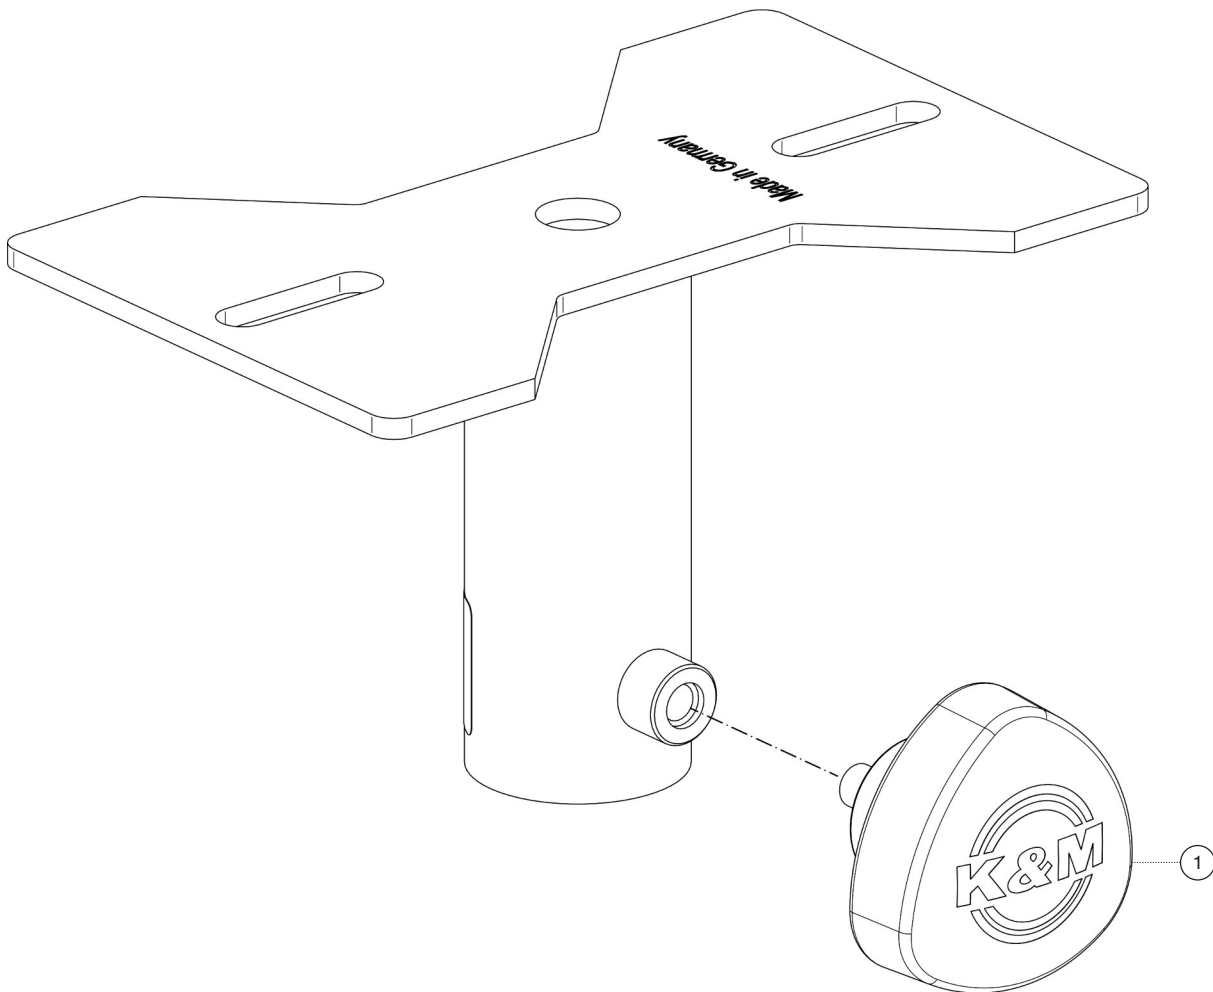

Spare parts list

# 19580 Mounting adapter

19580-000-55 - black

\*Rev 01

Position	Description	Article No.	Quantity
1	Clamping screw with logo M8 x 16/33 mm	<a href="#">01-82-763-55</a>	1