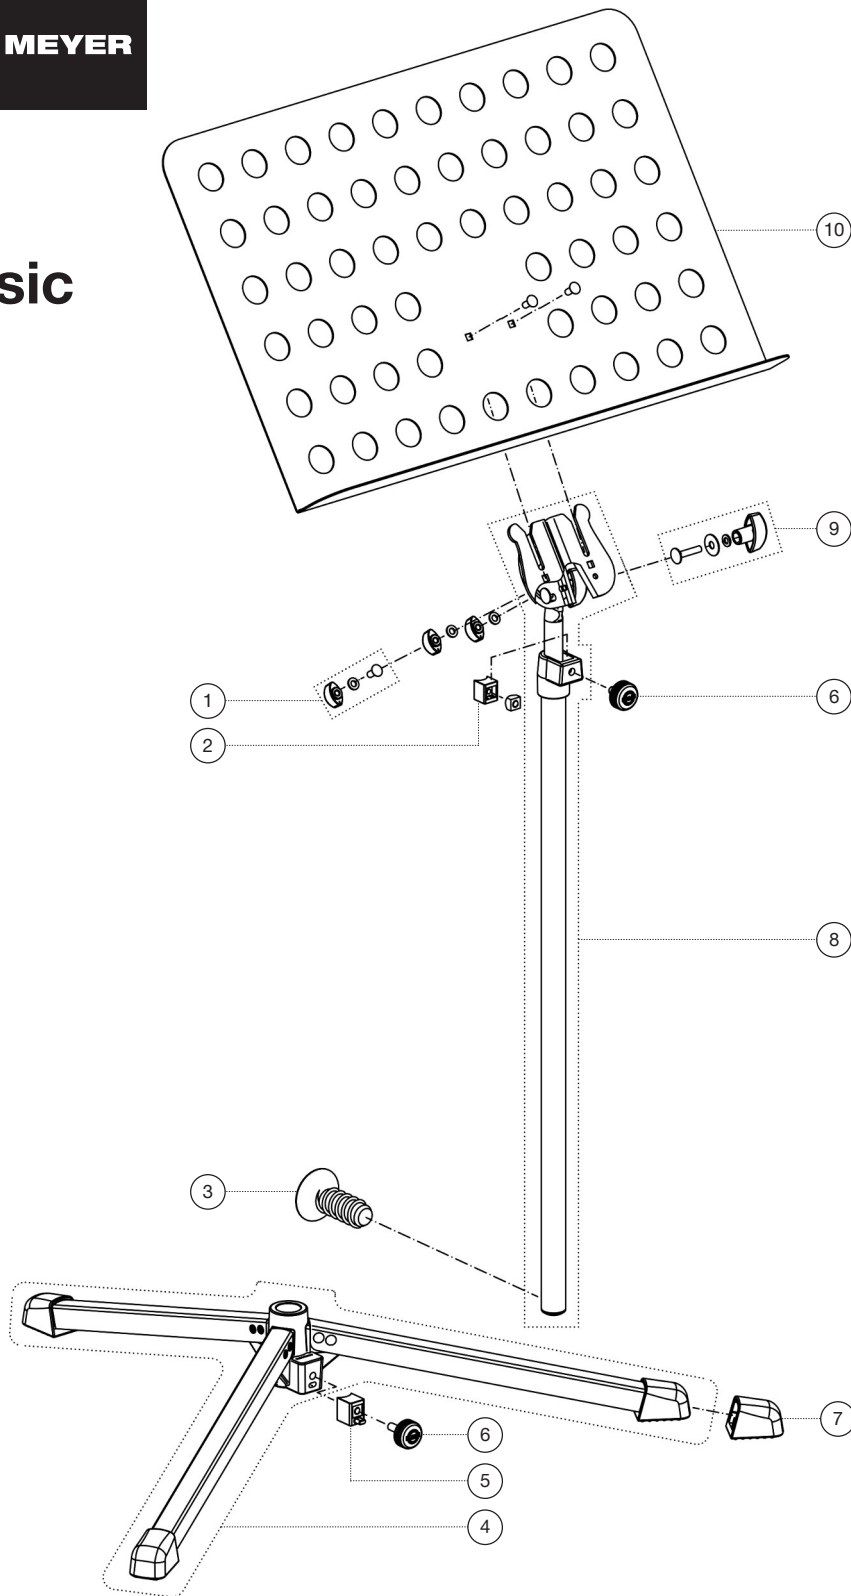

Spare parts list

12179 Music stand

12179-000-55 - black

*Rev 04

Position	Description	Article No.	Quantity
1	Accessories bag	6-12178-2-00	1
2	Clamping element R7,5 complete	6-86632-1-55	1
3	Countersunk flat head tapping screw	03-02-655-25	1
4	Base complete	6-12178-1-55	1
5	Clamping element with pin R10	6-86740-1-55	1
6	Knurled screw with logo M6 x 22 mm	01-82-838-55	2
7	End cap	01-84-875-55	3
8	Tube combination with folding square	3-00-000-067	1
9	Screw connection of the folding square	3-00-000-066	1
10	Music desk	02-50-123-55	1